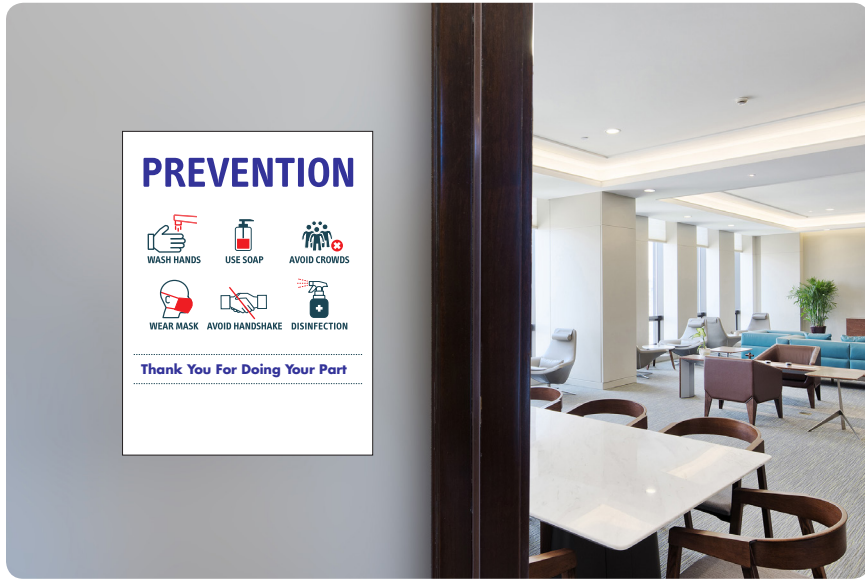

WALL DECALS

Prevention Protocol